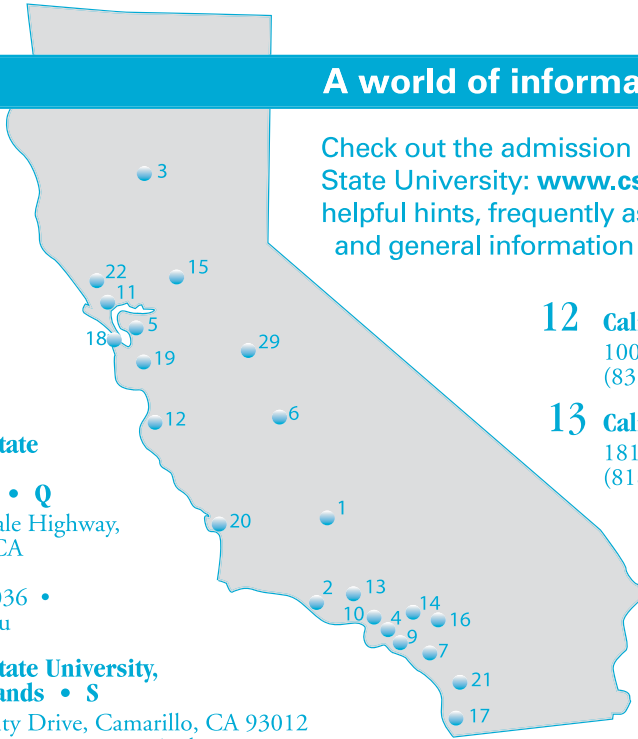

CSU**A world of information is just a click away.**

Created by the
CSU Office of the
Chancellor
Student Academic
Support

Check out the admission website for the entire California State University: www.csumentor.edu. You will find helpful hints, frequently asked questions, campus tours, and general information about all 23 campuses.